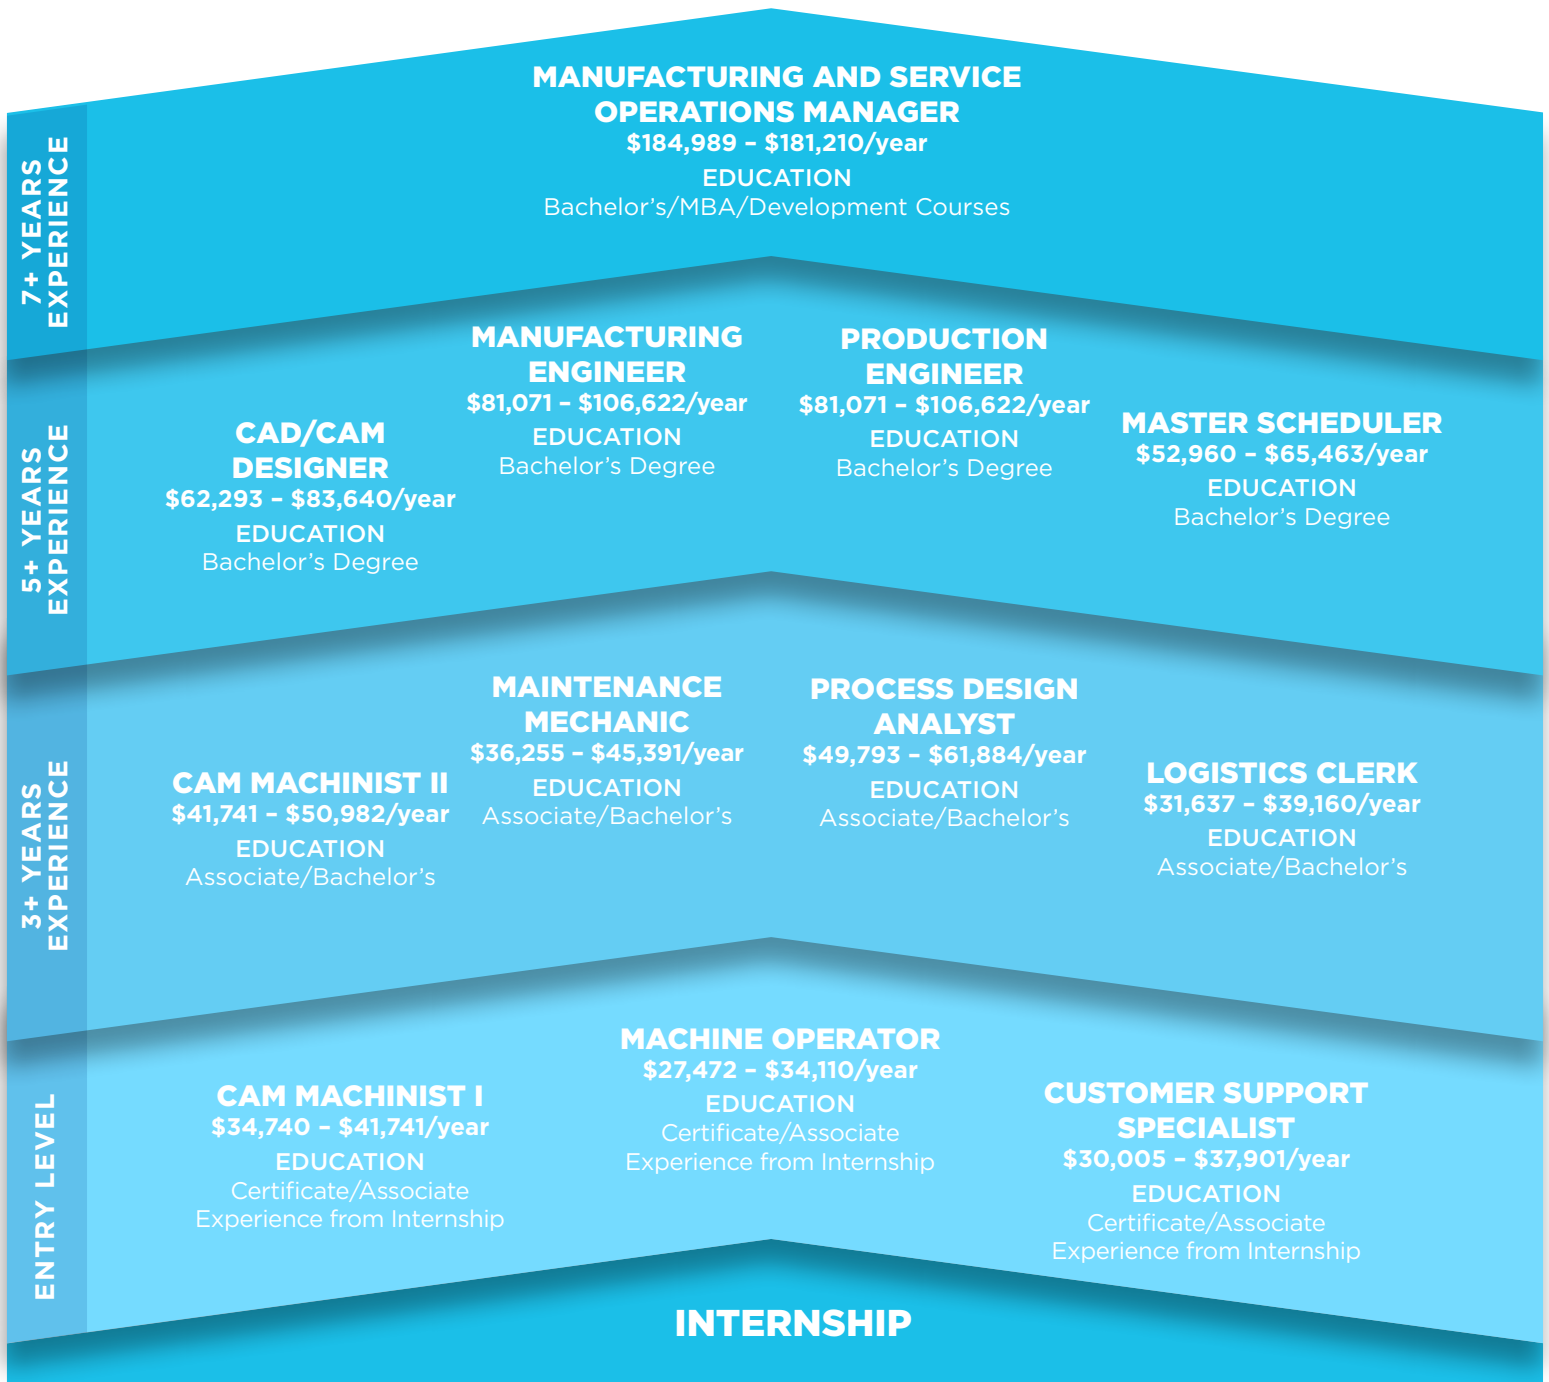

**INDUSTRY, MANUFACTURING, CONSTRUCTION
& TRANSPORTATION PATHWAY**

MANUFACTURING AND SERVICE OPERATIONS CAREER LADDER

SUPPLY CHAIN MANAGEMENT OPERATION A.S.

* Not all positions require an internship at entry level.

Data Source: EMSI | Burning Glass | 2021 - 2031 projection. These are general examples of positions that might be found in this career track. Actual positions and salaries vary depending on the industry and individual company.