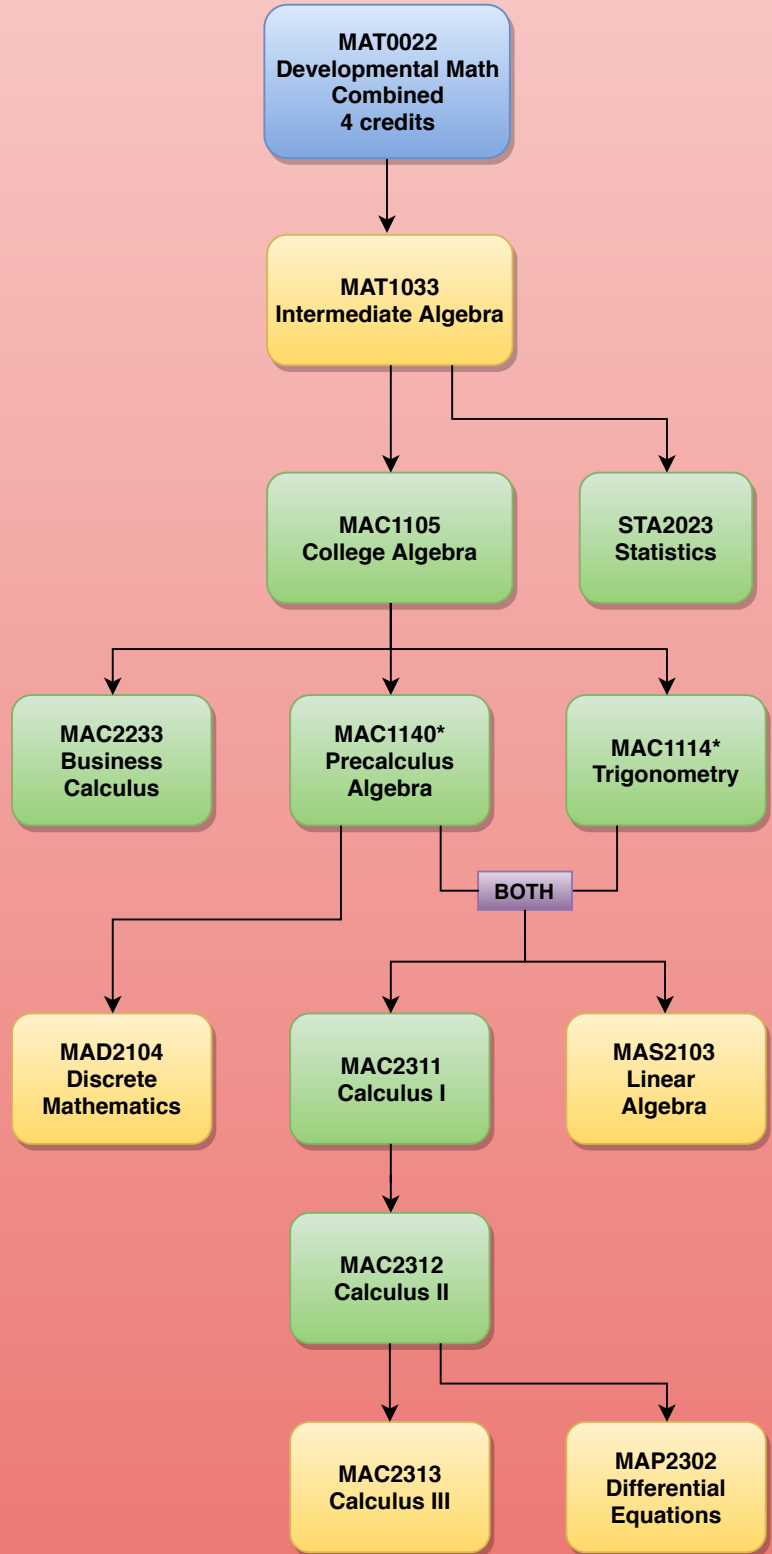

# Broward College Sequence of Mathematics Courses

Revised April 2019, Effective Fall 2019. Please discard earlier versions.

## Non-STEM Pathway

## STEM Pathway

## Legend

\*Students may take MAC1147 (Precalculus Algebra & Trigonometry) instead of taking both MAC1140 and MAC1114.