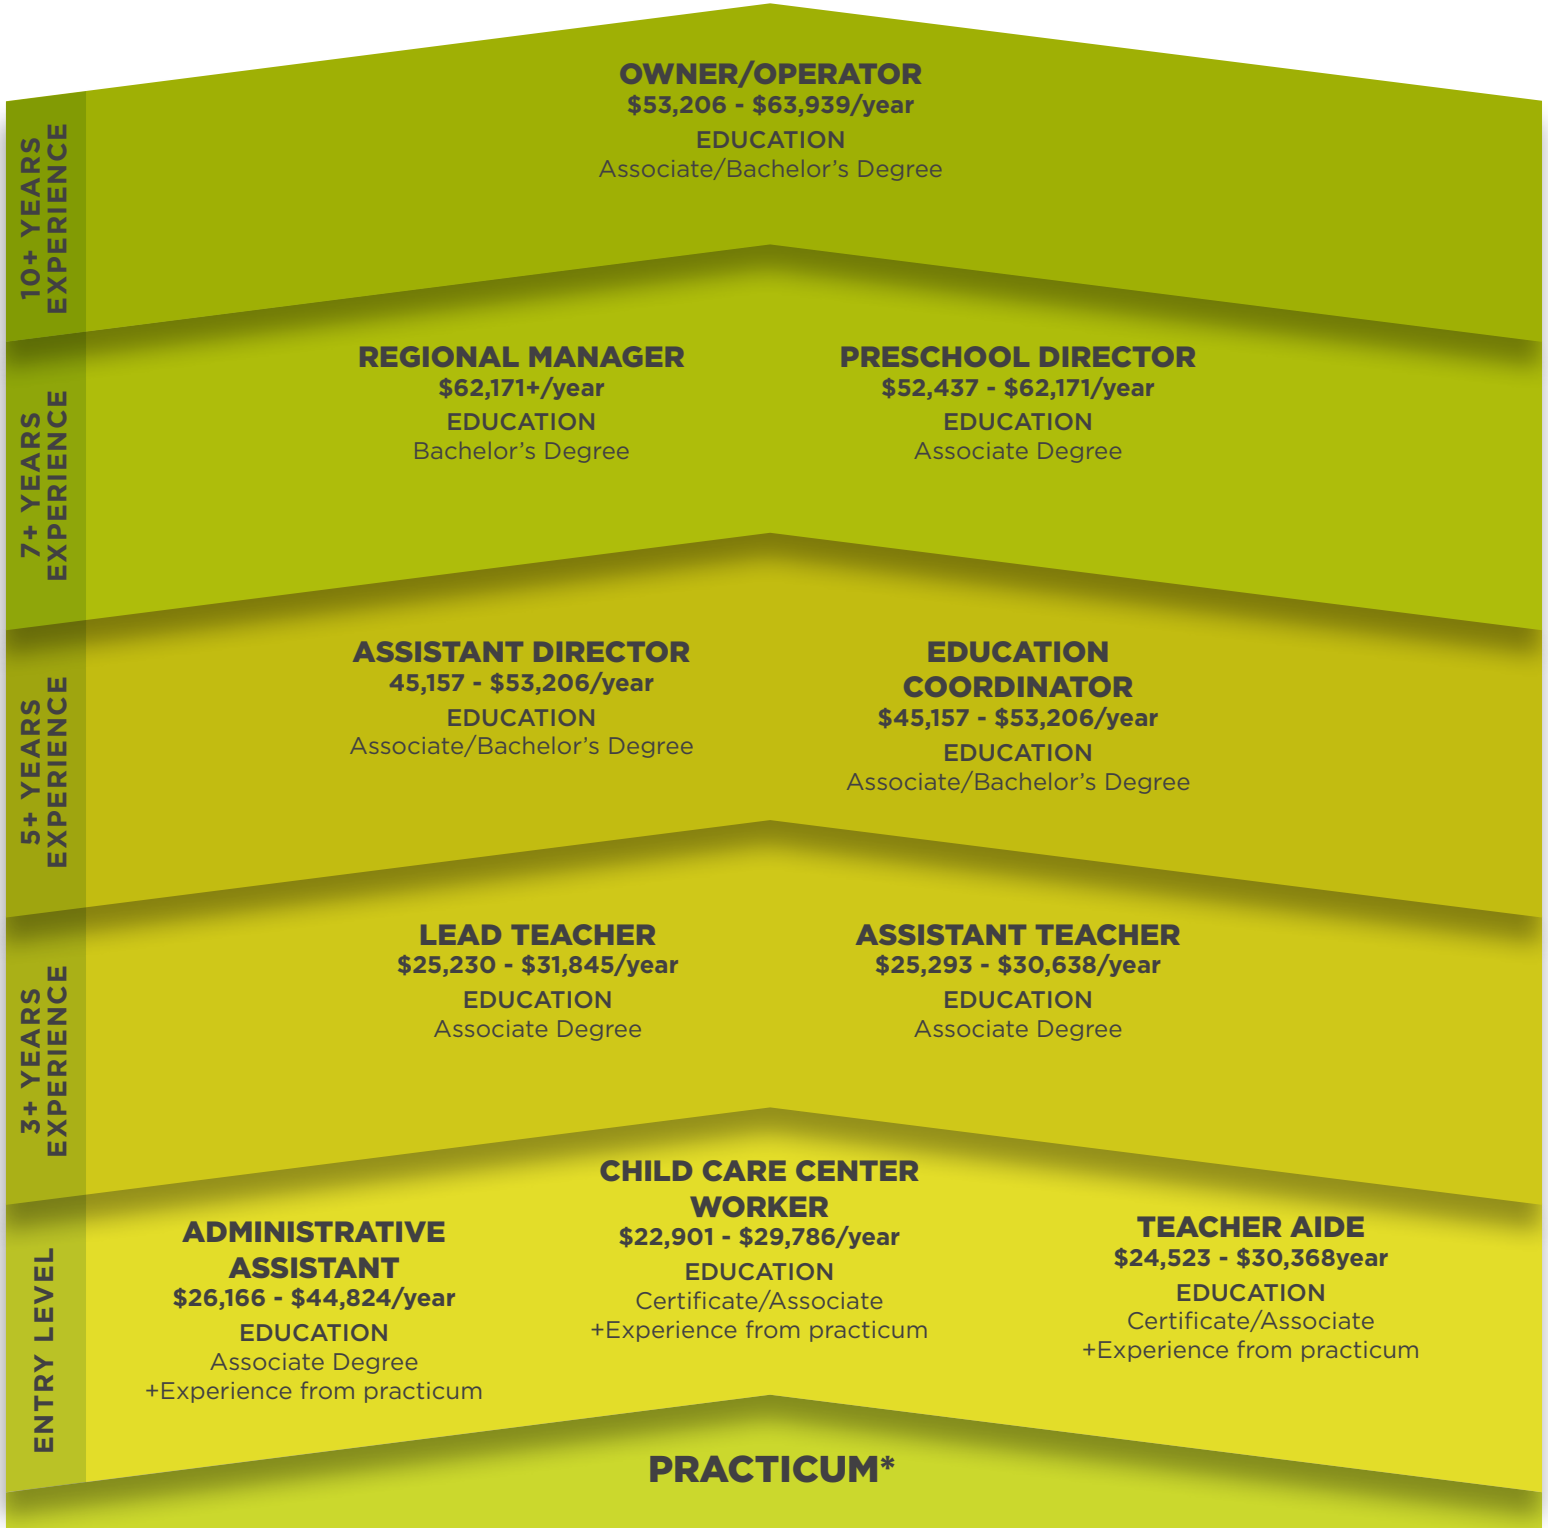

BROWARD COLLEGE®
EDUCATION PATHWAY
EDUCATION CAREER LADDER

BROWARD.EDU

EARLY CHILDHOOD EDUCATION A.S.

* Not all positions require an internship at entry level.

Data Source: EMSI | Burning Glass | 2021 - 2031 projection. These are general examples of positions that might be found in this career track. Actual positions and salaries vary depending on the industry and individual company.