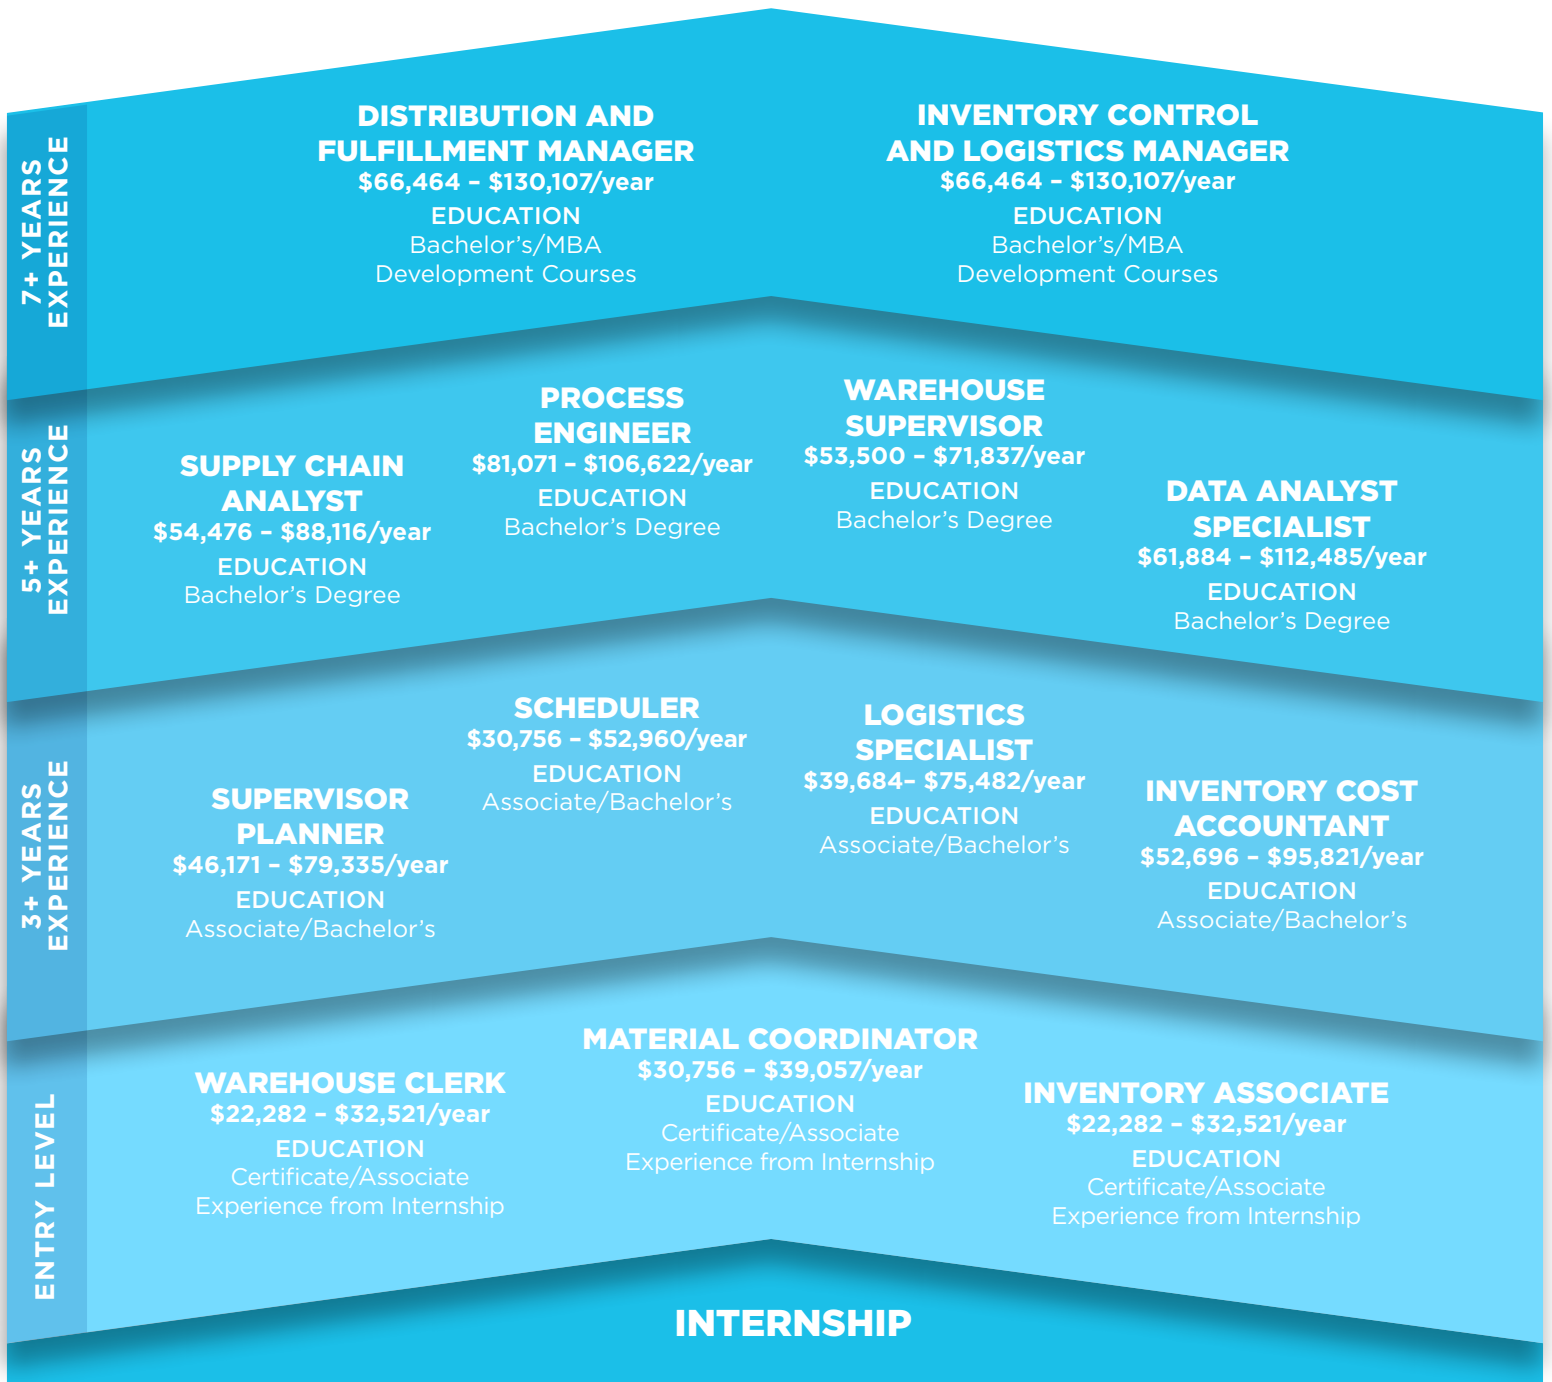

**INDUSTRY, MANUFACTURING, CONSTRUCTION
& TRANSPORTATION PATHWAY**

**WAREHOUSING OPERATIONS AND INVENTORY
MANAGEMENT CAREER LADDER**

SUPPLY CHAIN MANAGEMENT OPERATION A.S.

* Not all positions require an internship at entry level.

Data Source: EMSI | Burning Glass | 2021 - 2031 projection. These are general examples of positions that might be found in this career track. Actual positions and salaries vary depending on the industry and individual company.